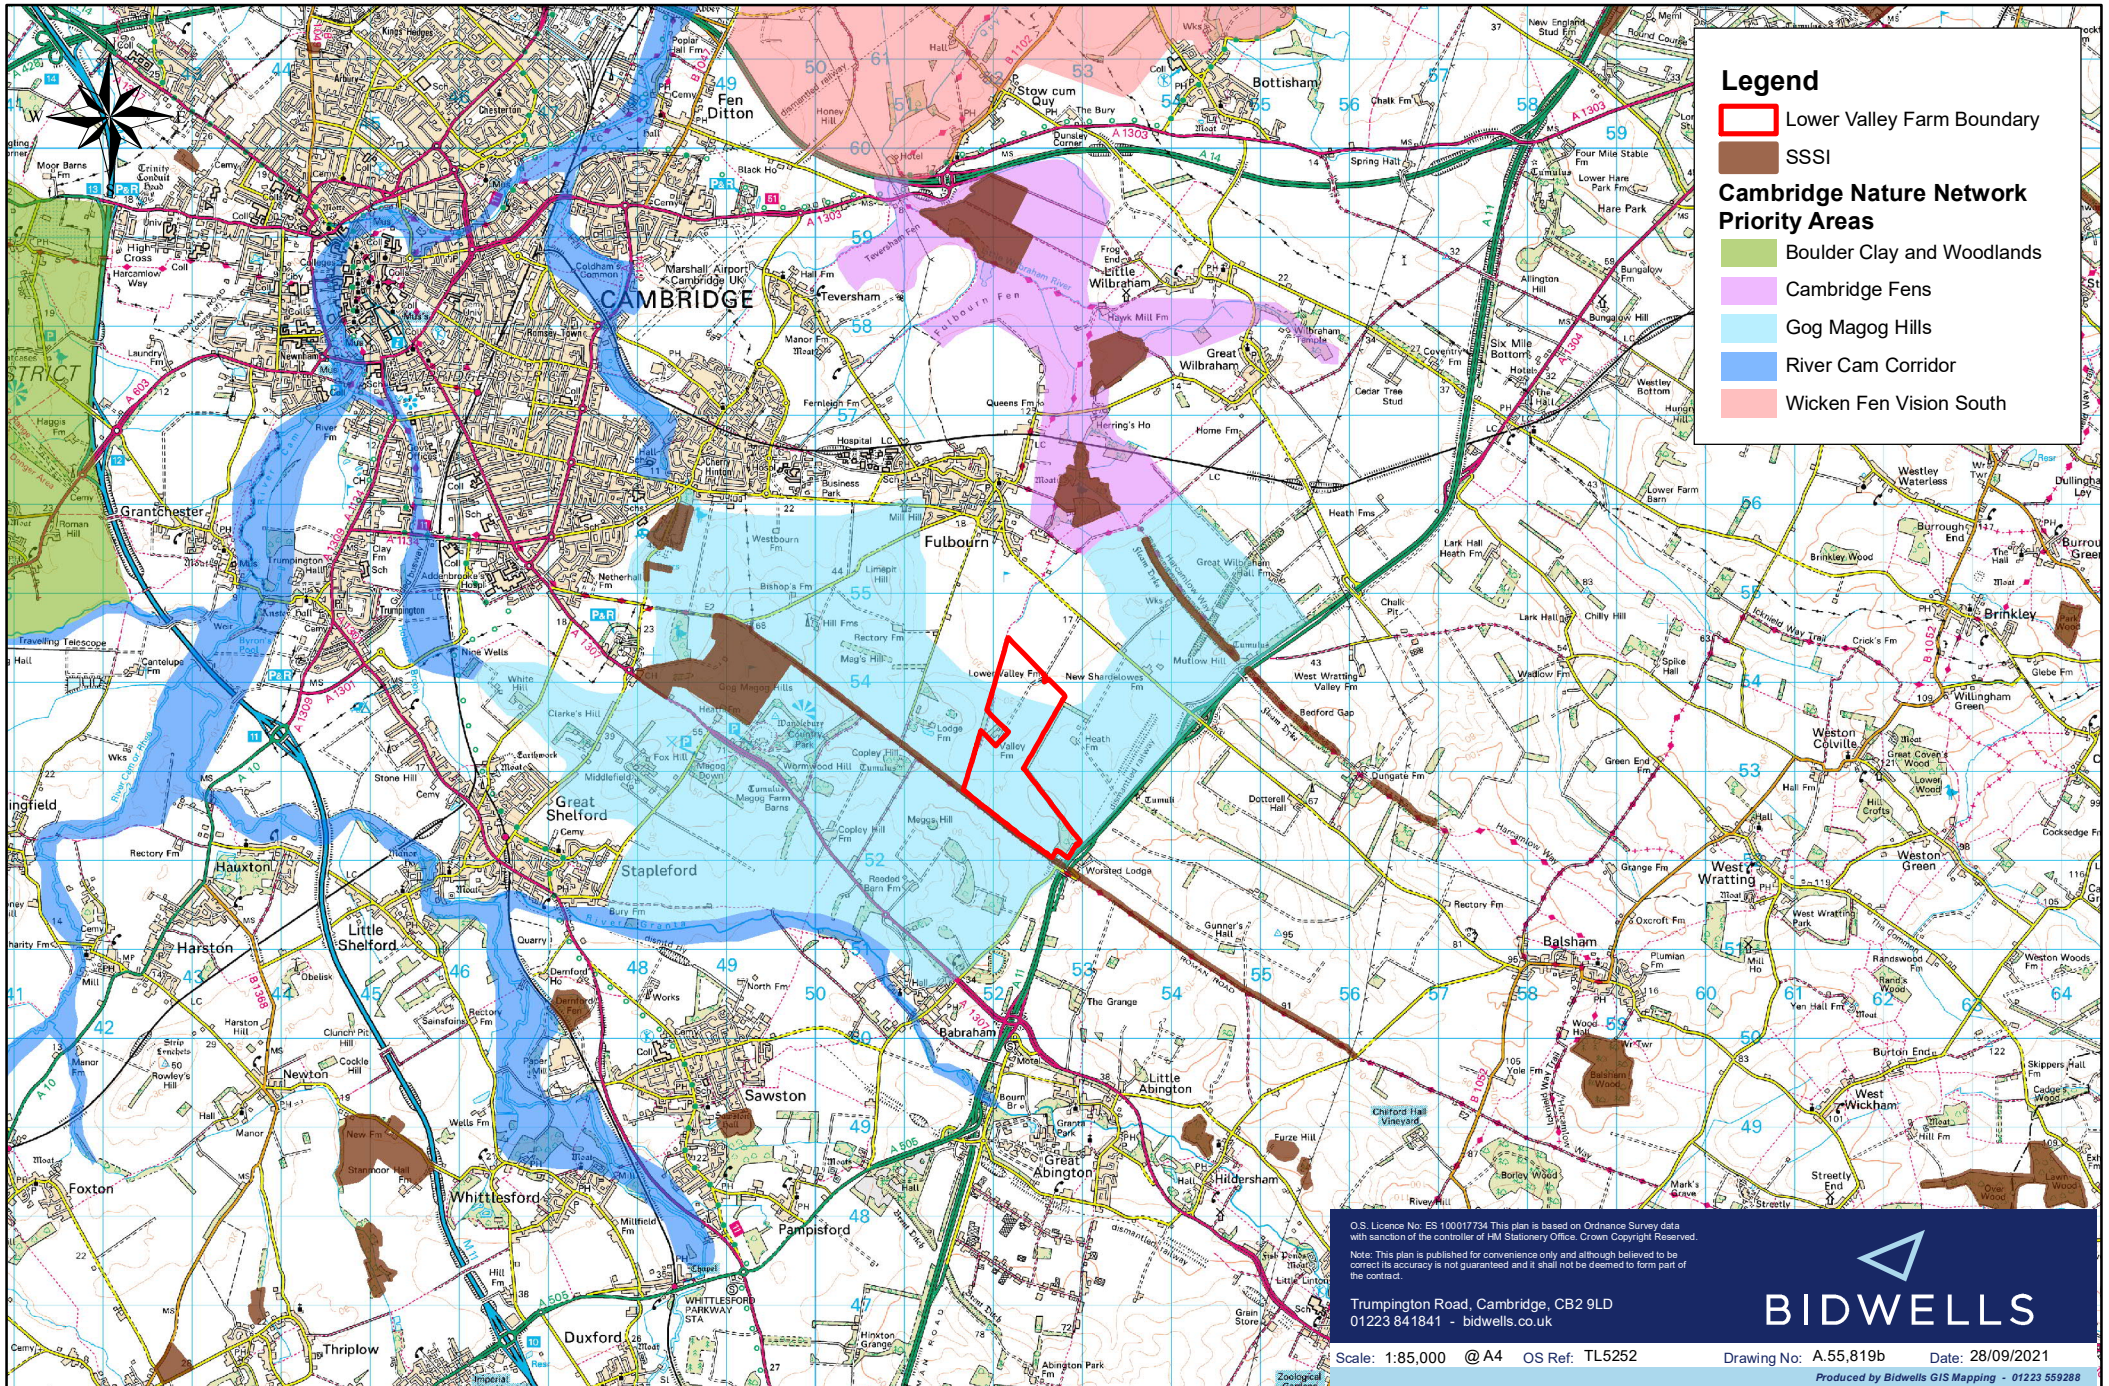

Lower Valley Farm, Fulbourn - Biodiversity Net Gain Project Site

Trumpington Road, Cambridge, CB2 9LD
01223 841841 - bidwells.co.uk

Scale: 1:85,000 @ A4 OS Ref: TL5252 Drawing No: A.55.819b Date: 28/09/2021