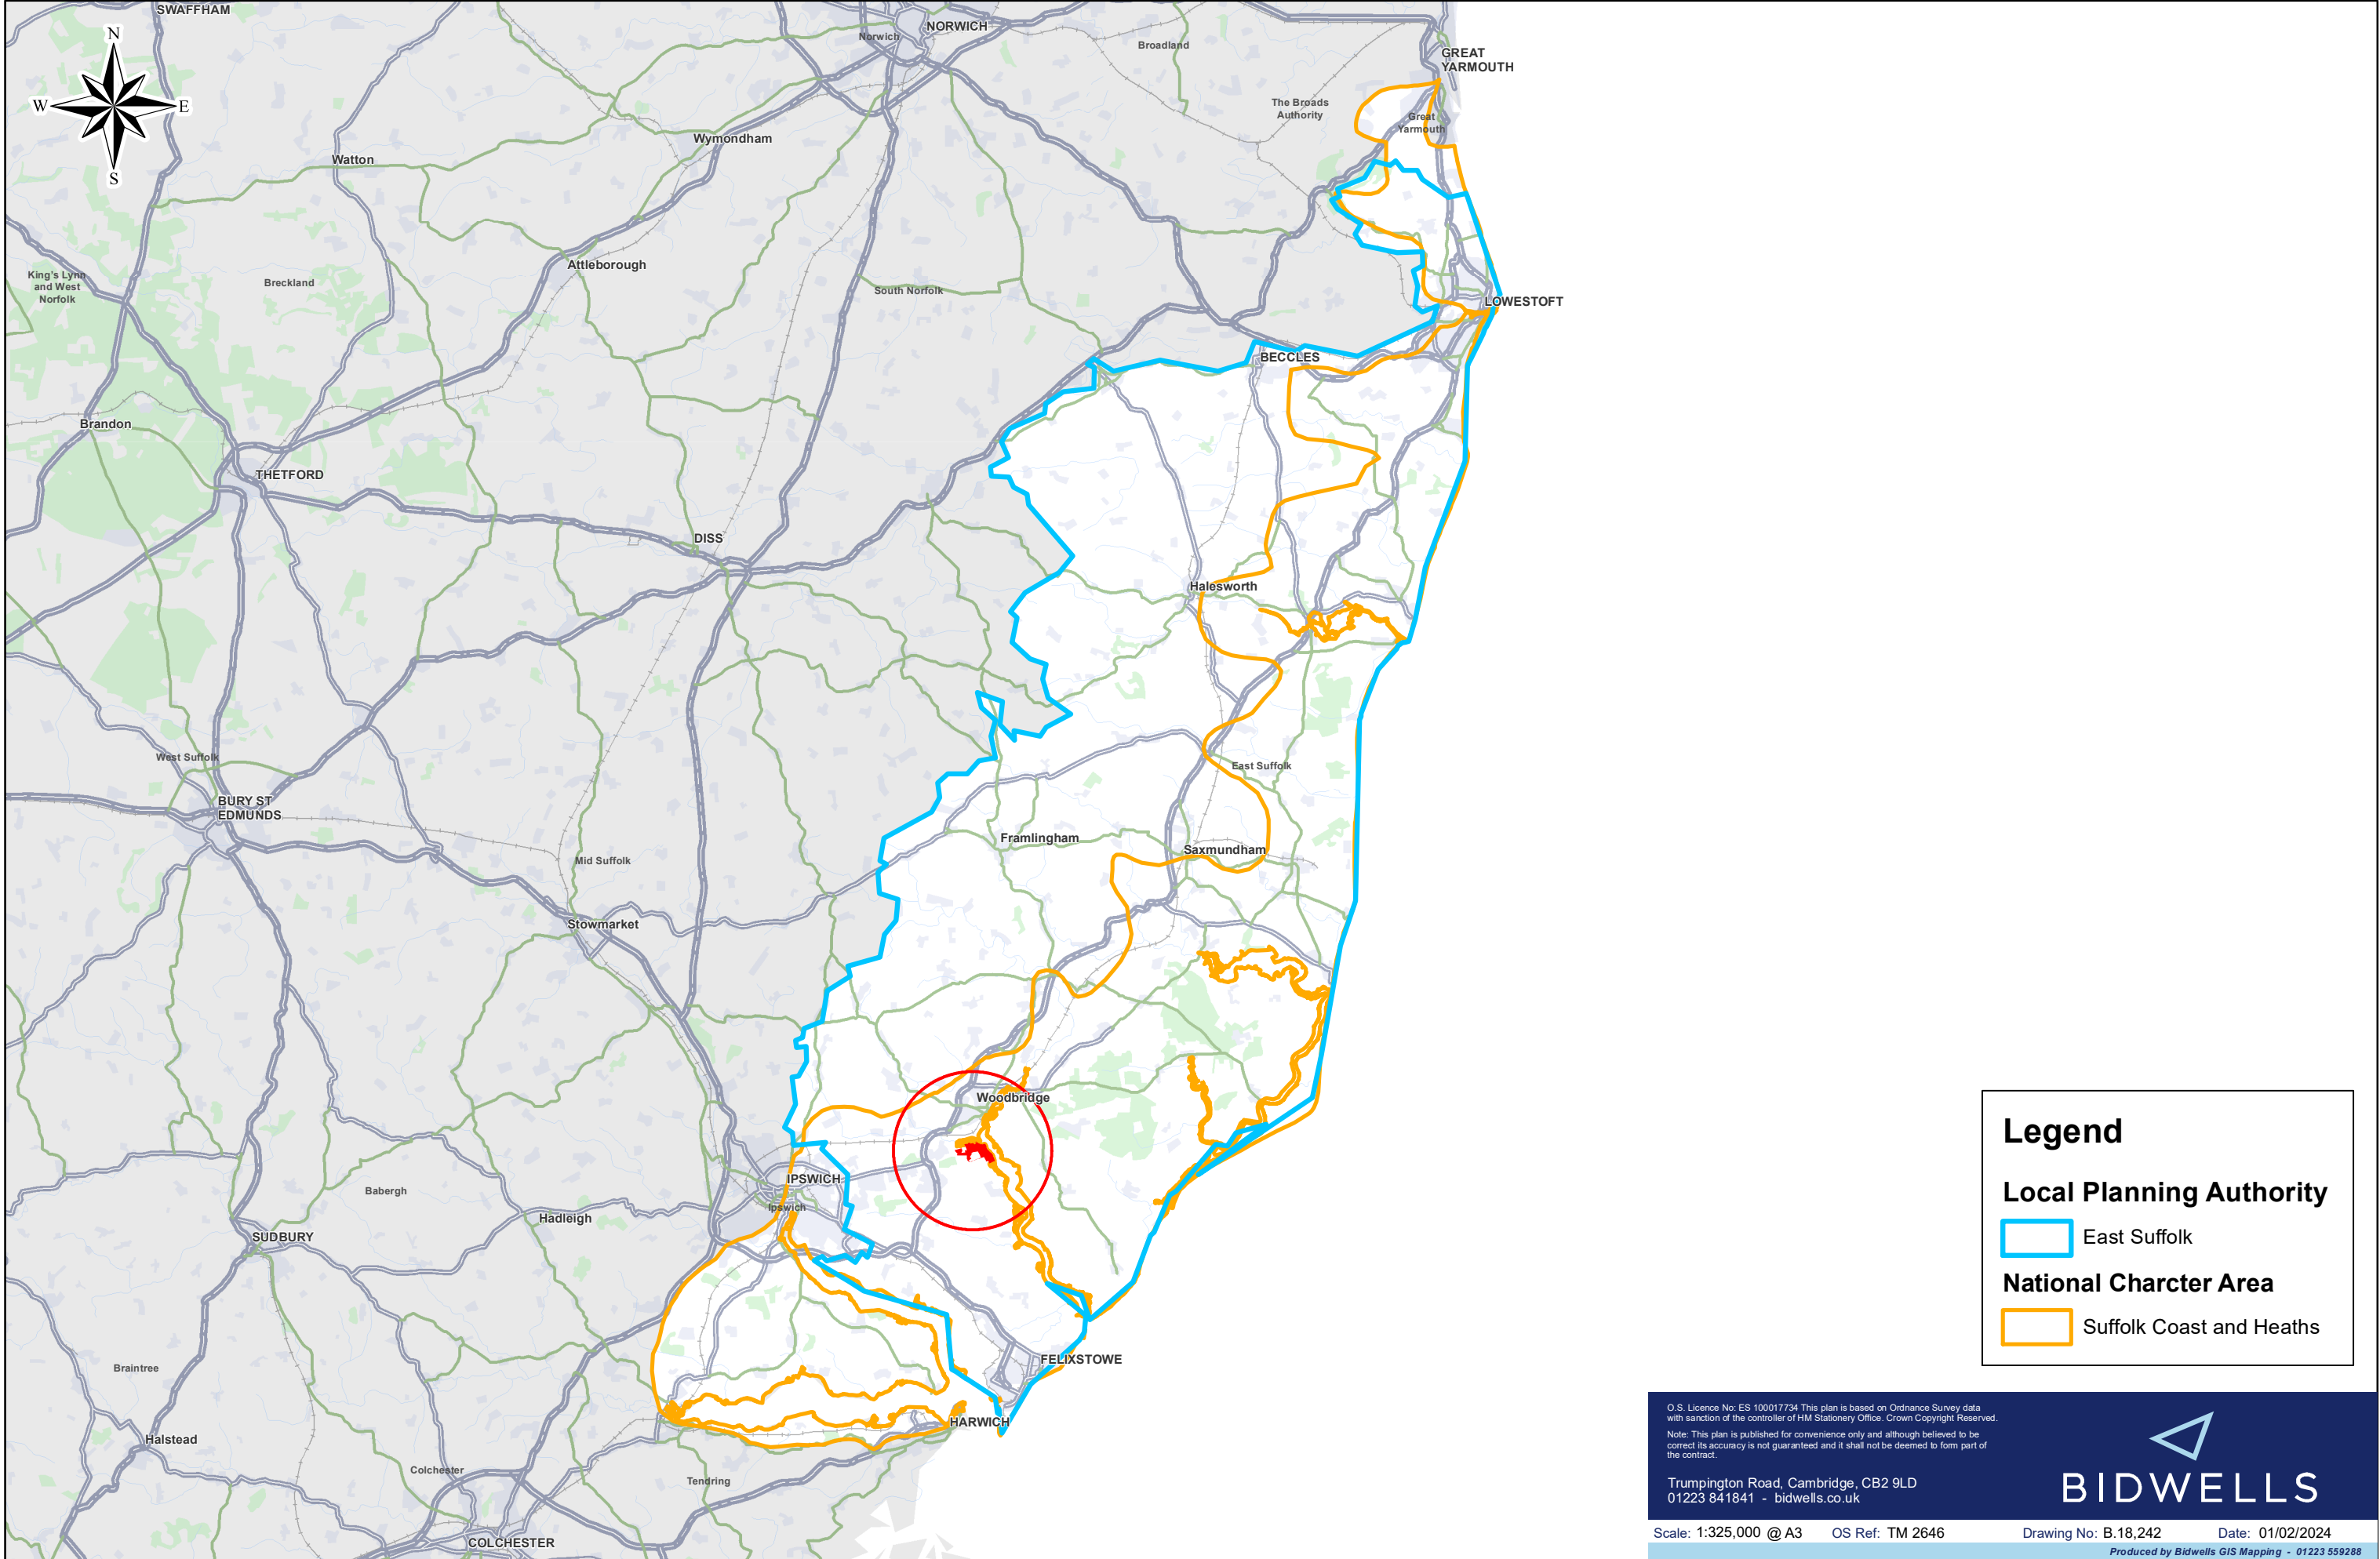

Martlesham Wilds

Legend

Local Planning Authority

East Suffolk

National Charcter Area

Suffolk Coast and Heaths