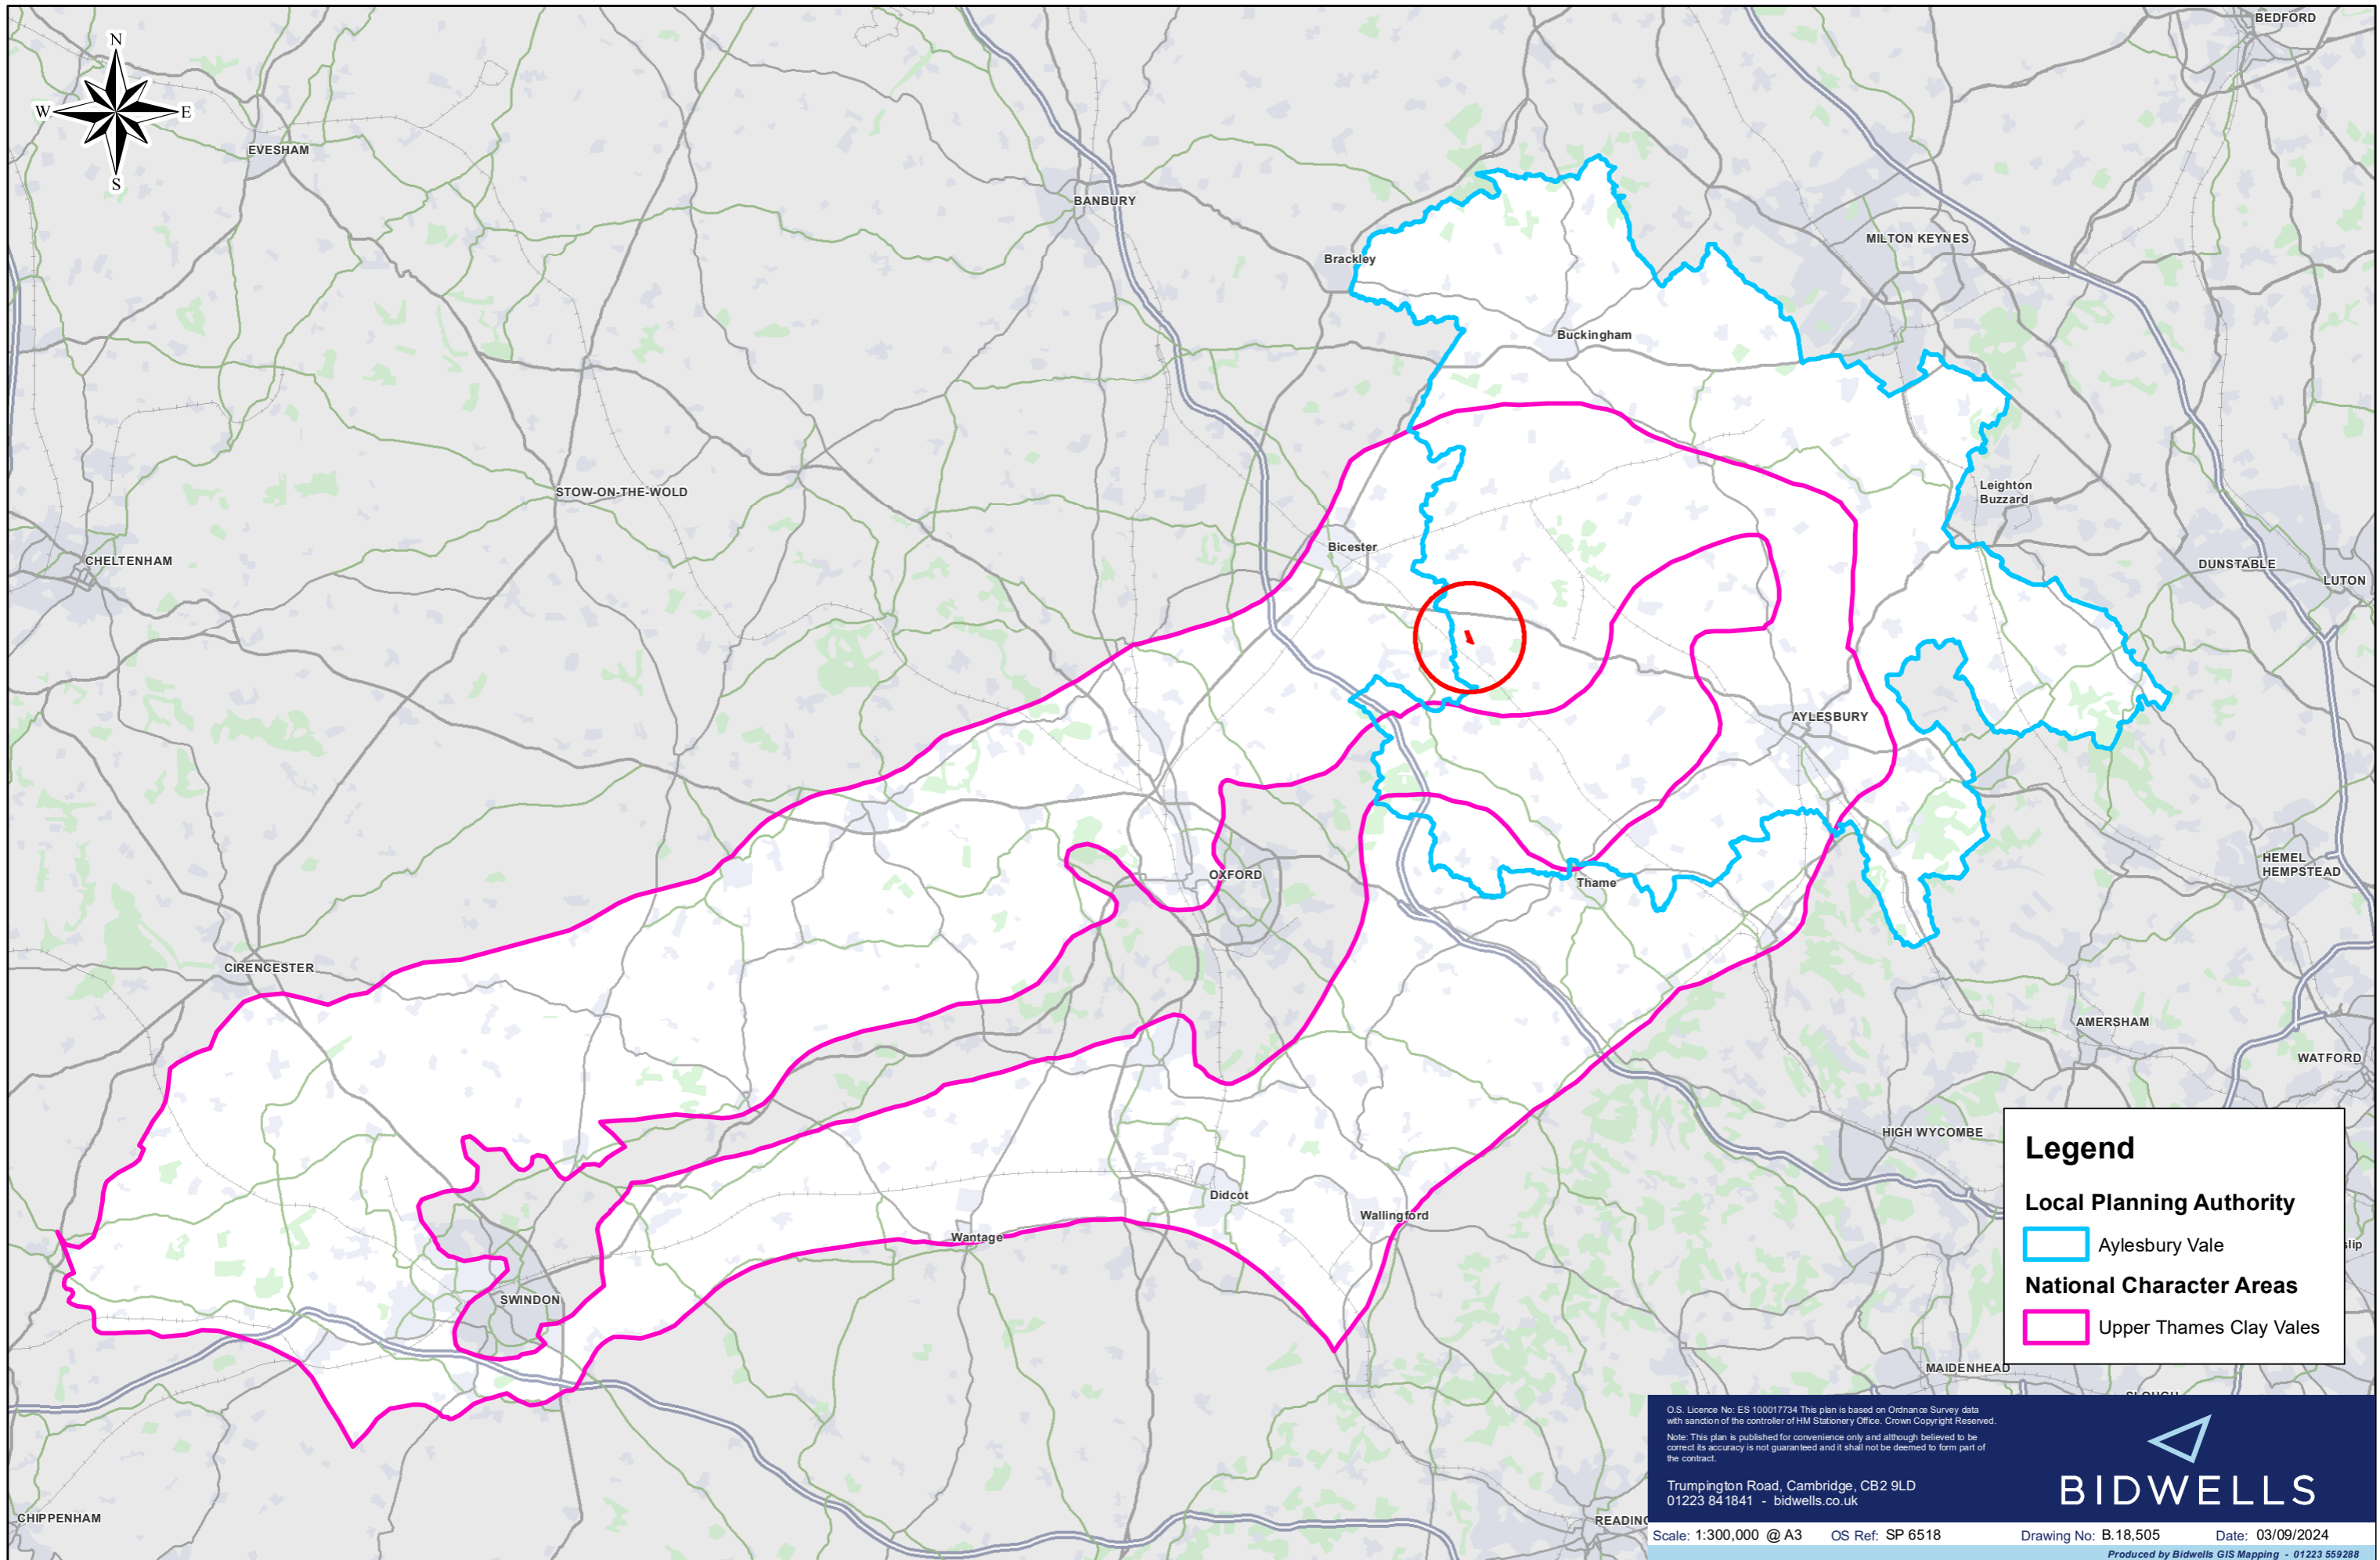

Ludgershall Habitat Bank

Legend

Local Planning Authority

- Aylesbury Vale

National Character Areas

- Upper Thames Clay Vales

O.S. Licence No: ES 100017734 This plan is based on Ordnance Survey data with sanction of the controller of HM Stationery Office. Crown Copyright Reserved.
Note: This plan is published for convenience only and although believed to be correct its accuracy is not guaranteed and it shall not be deemed to form part of the contract.