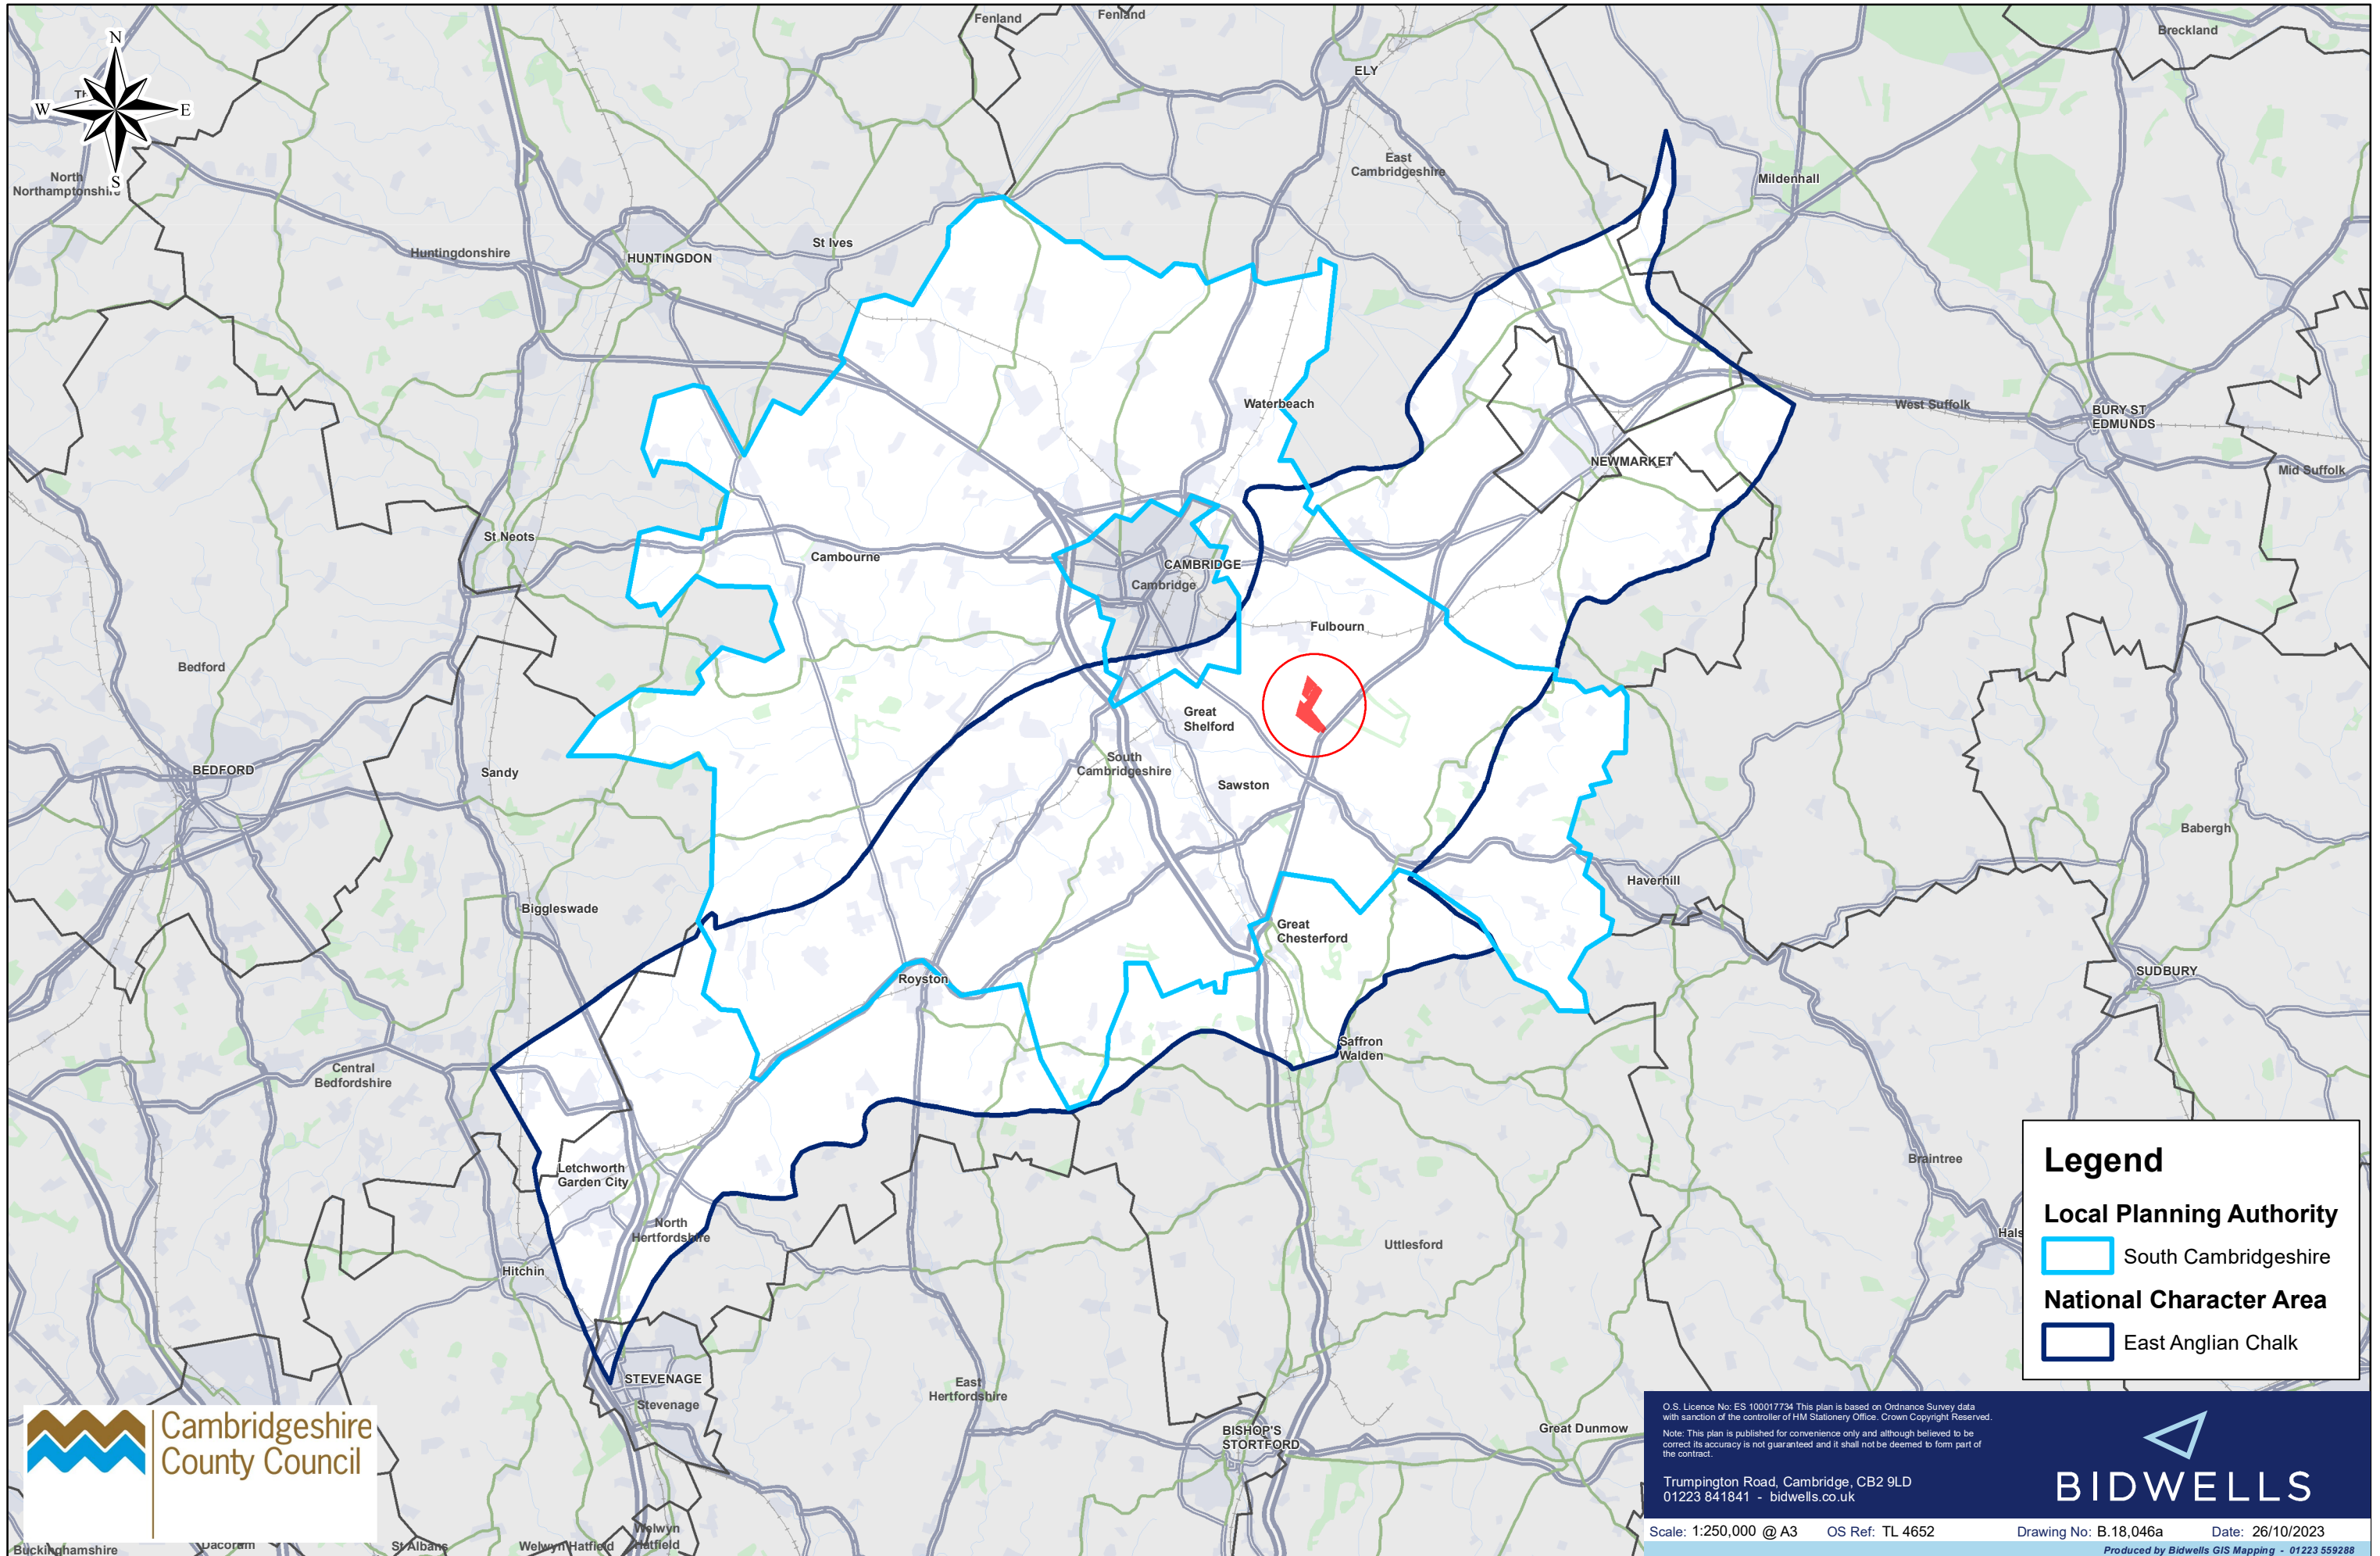

Lower Valley Farm

OS Licence No: ES 100017734 This plan is based on Ordnance Survey data with sanction of the controller of HM Stationery Office. Crown Copyright Reserved.
Note: This plan is published for convenience only and although believed to be correct its accuracy is not guaranteed and it shall not be deemed to form part of the contract.
Trumpington Road, Cambridge, CB2 9LD
01223 841841 - bidwells.co.uk

Legend

- Local Planning Authority
- South Cambridgeshire
- National Character Area
- East Anglian Chalk