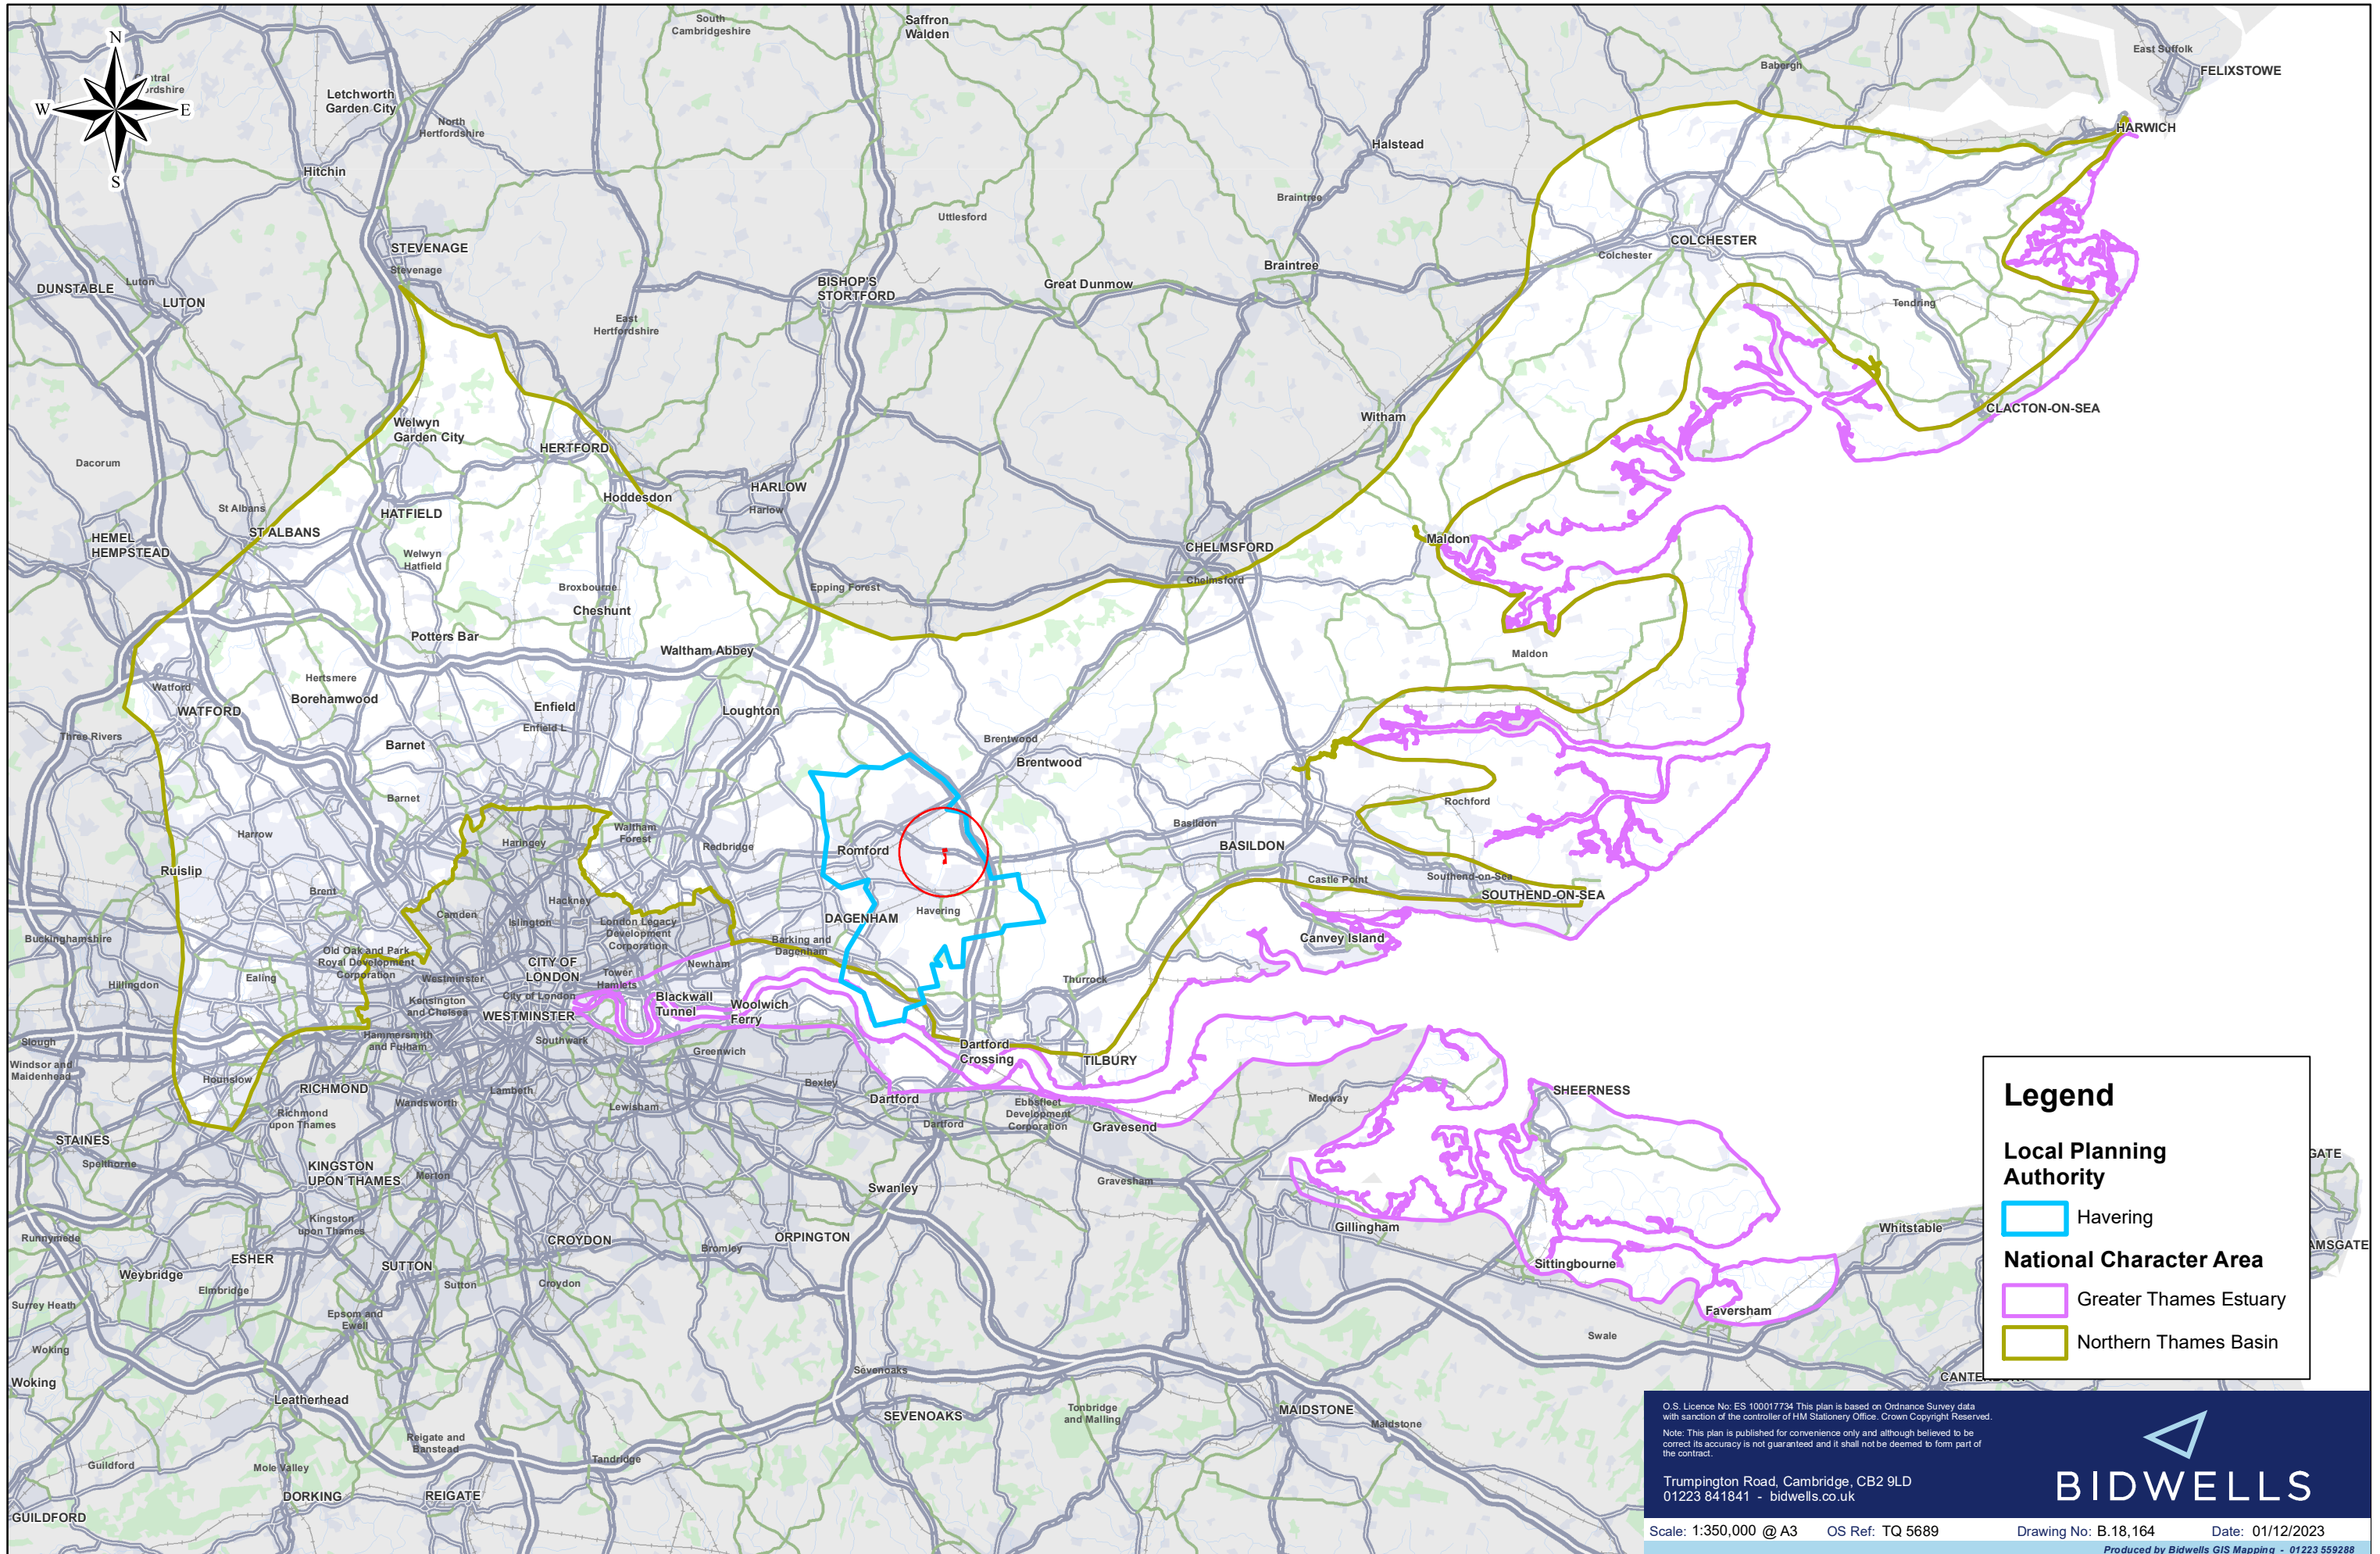

# Chapmans Farm

**Legend**

**Local Planning Authority**

- Havering

**National Character Area**

- Greater Thames Estuary
- Northern Thames Basin