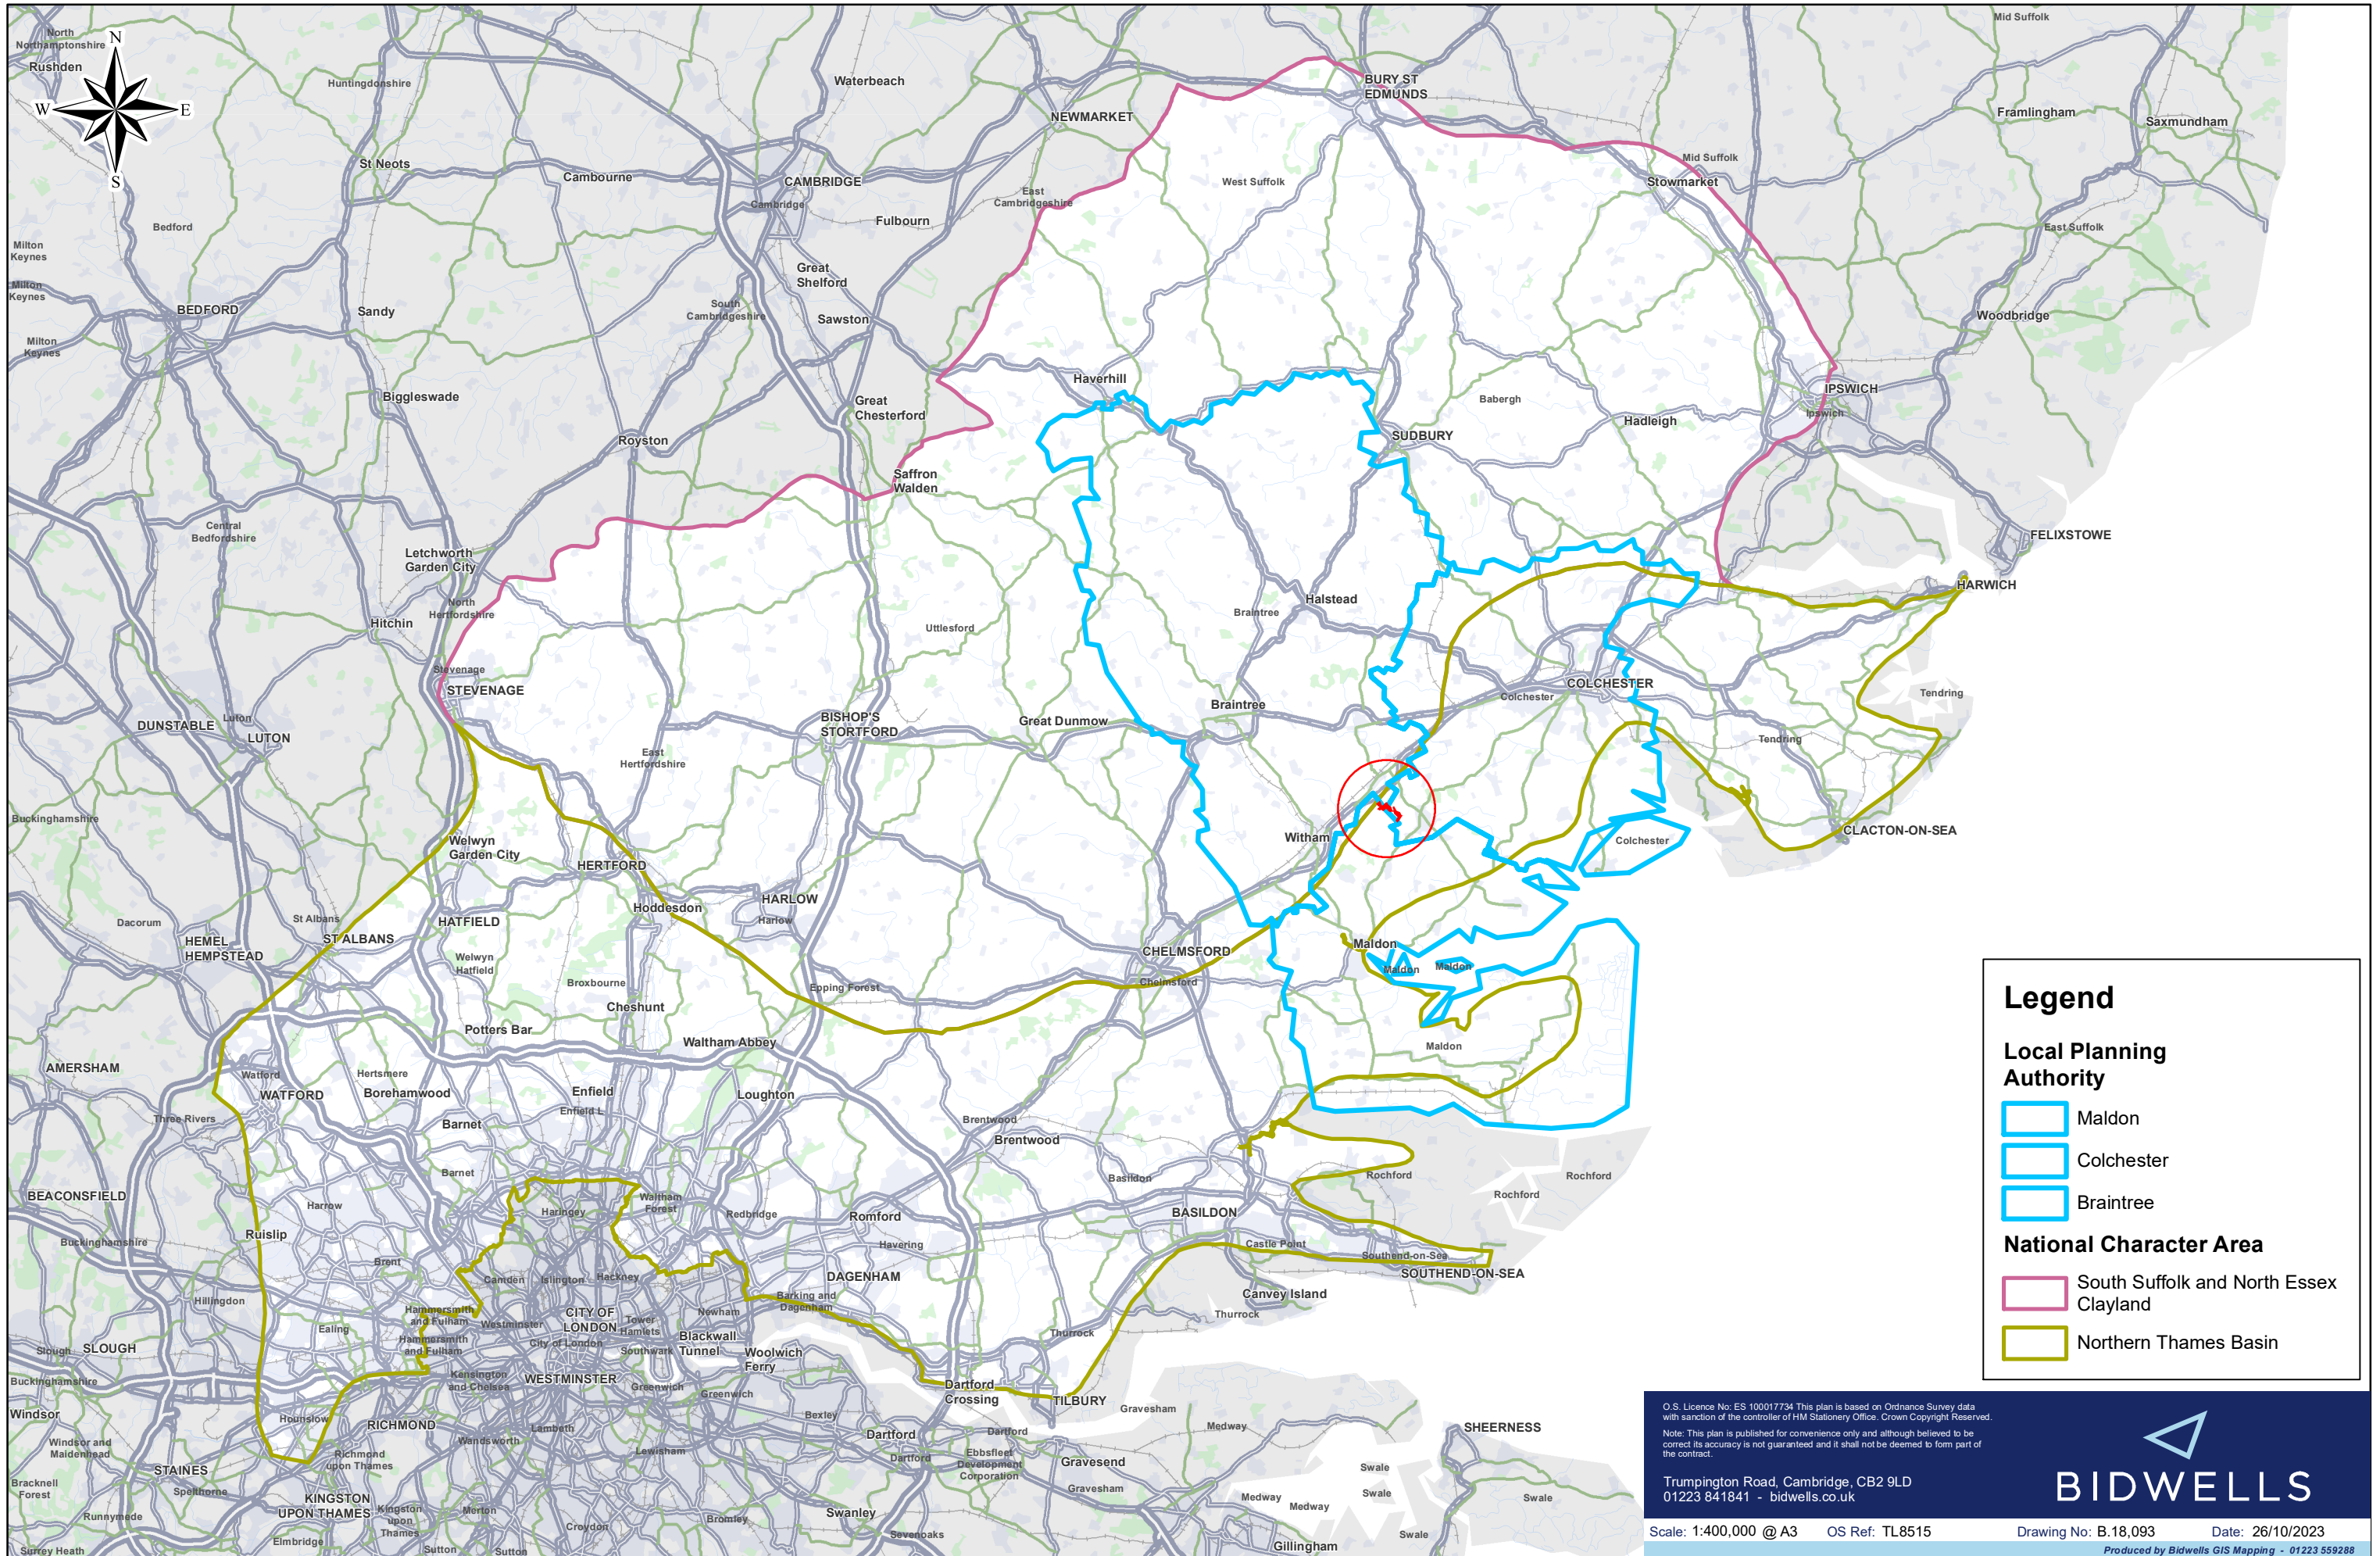

Braxted Park, Witham

O.S. Licence No: ES 100017734 This plan is based on Ordnance Survey data with sanction of the controller of HM Stationery Office. Crown Copyright Reserved.
 Note: This plan is published for convenience only and although believed to be correct its accuracy is not guaranteed and it shall not be deemed to form part of the contract.