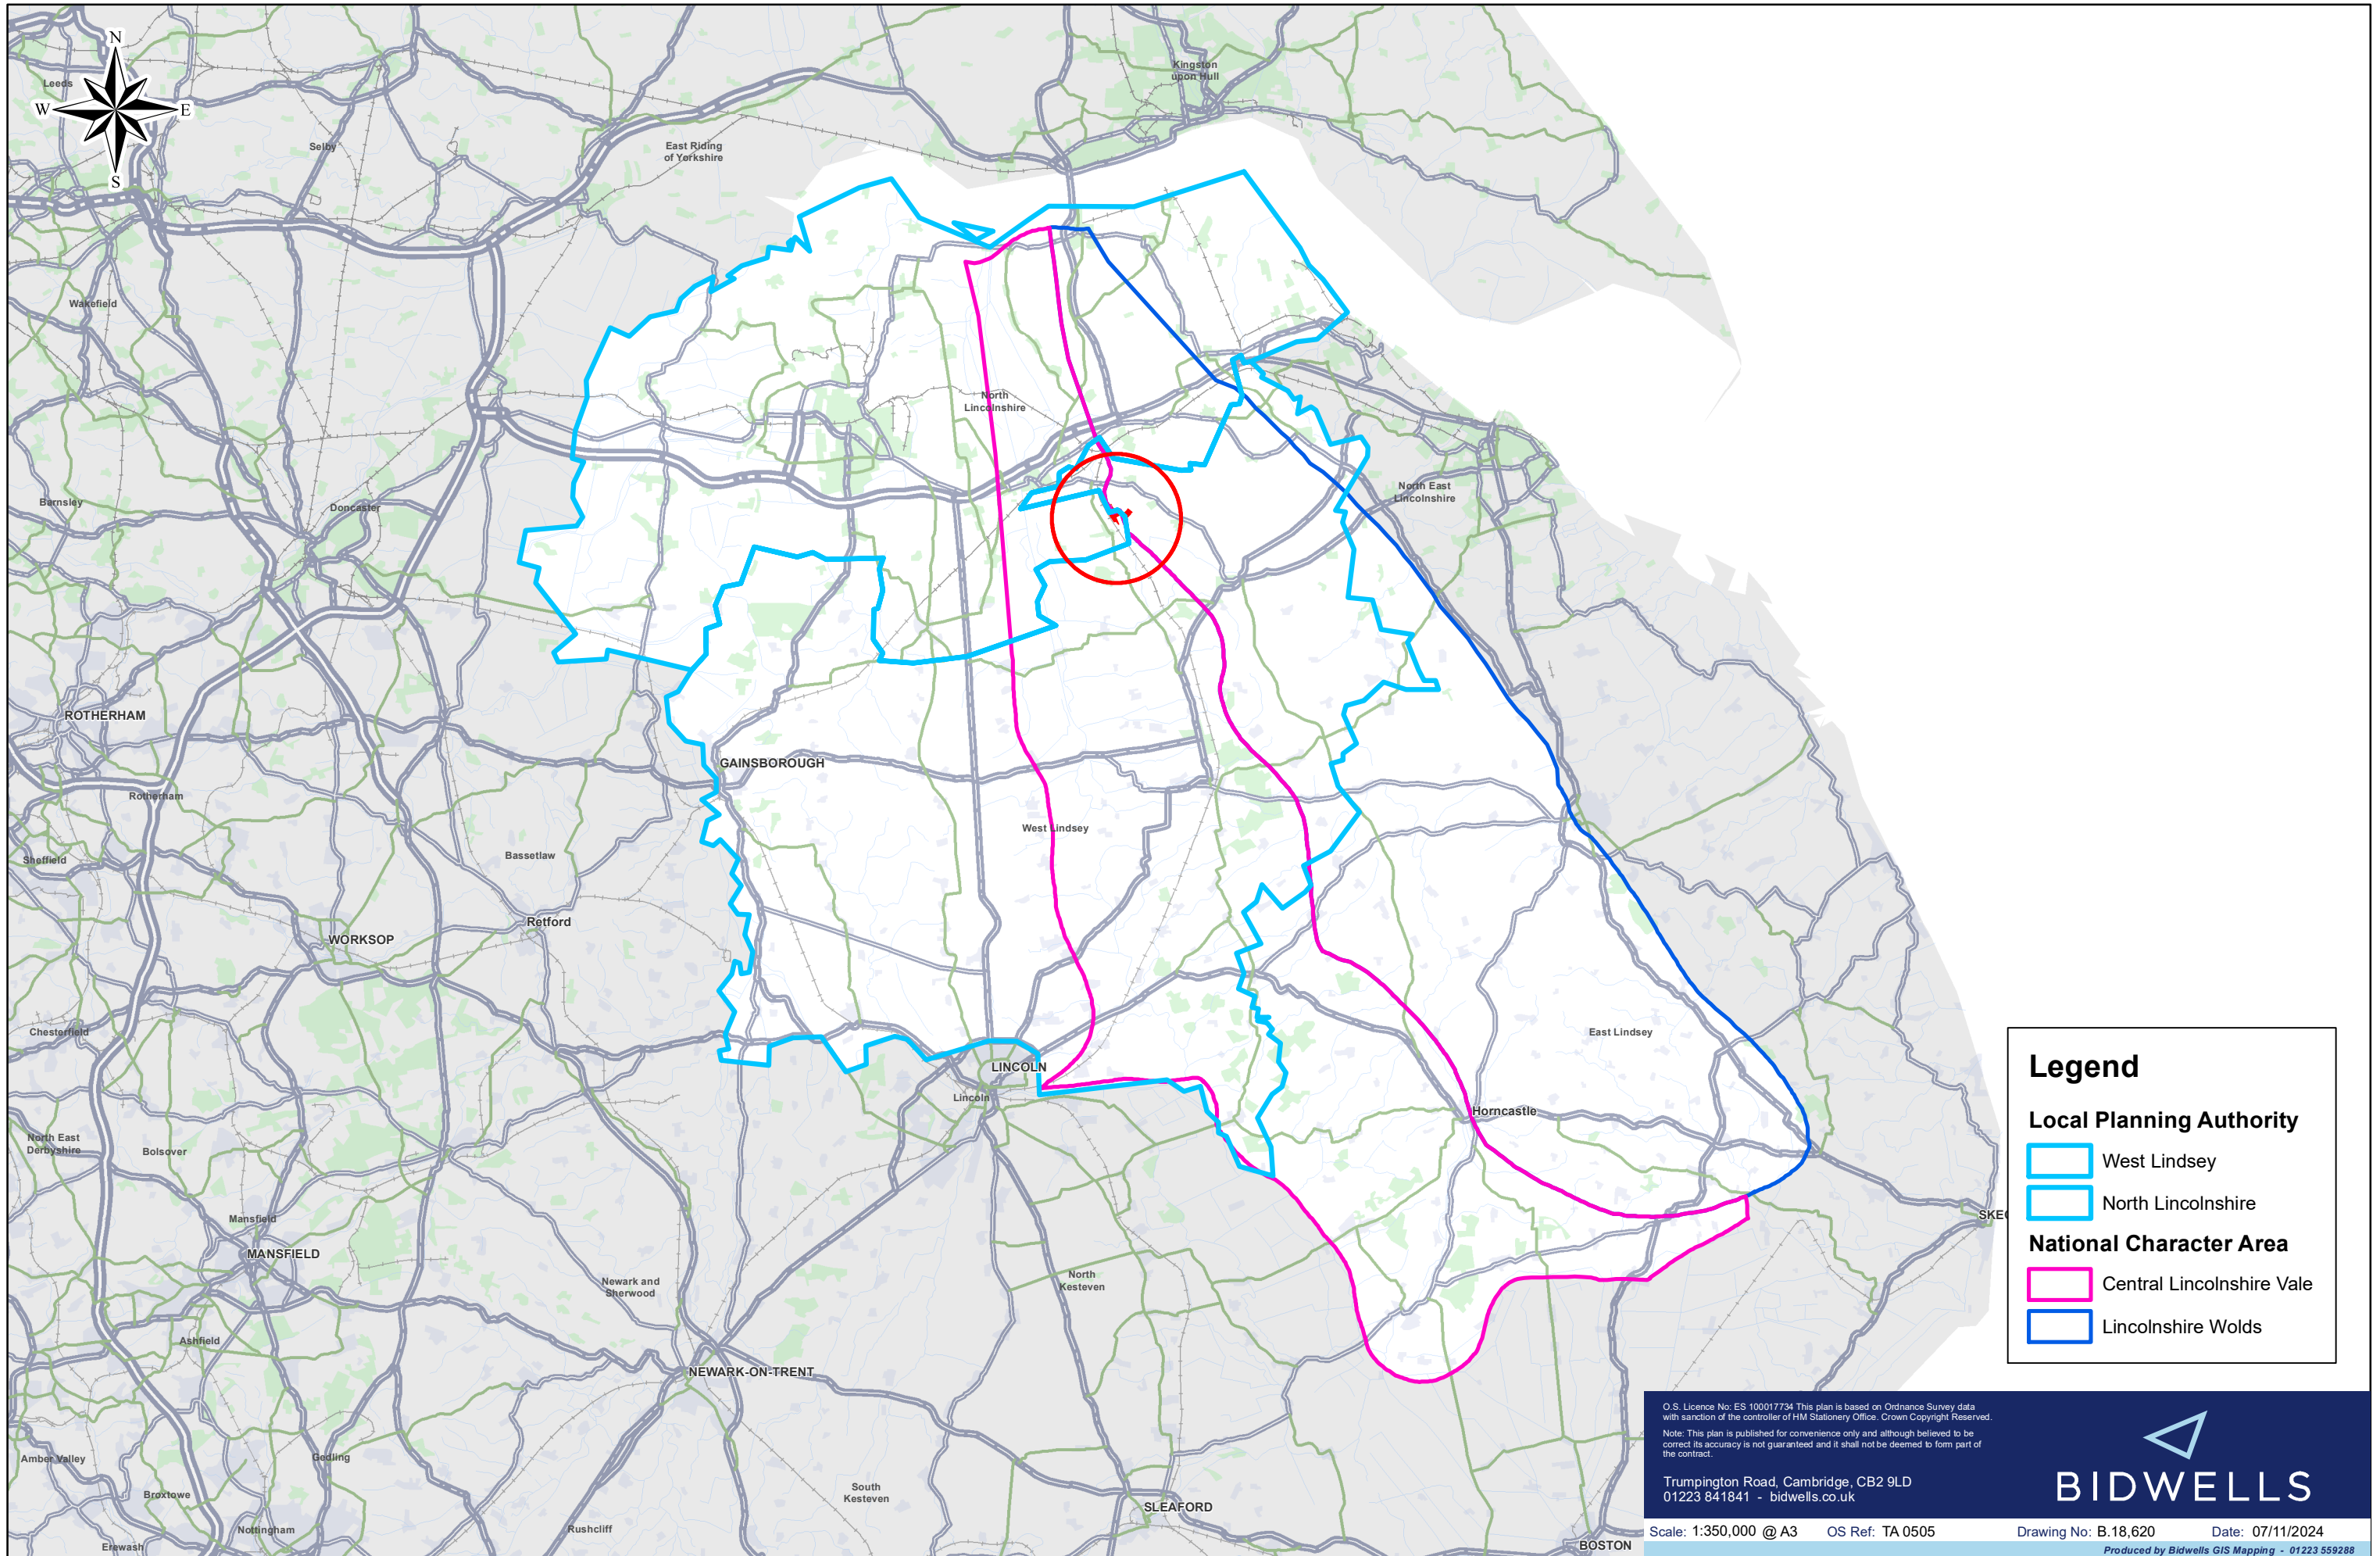

# Low Farm

O.S. Licence No: ES 100017734 This plan is based on Ordnance Survey data with sanction of the controller of HM Stationery Office. Crown Copyright Reserved.  
Note: This plan is published for convenience only and although believed to be correct its accuracy is not guaranteed and it shall not be deemed to form part of the contract.